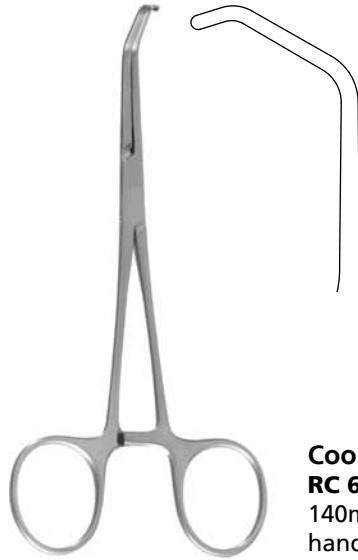

SELMAN COOLEY PEDIATRIC CLAMP

Selman Cooley Pediatric Clamp
RC 6170
 120mm
 handles straight

Selman Cooley Pediatric Clamp
RC 6153
 135mm
 handles straight

Selman Cooley Pediatric Clamp
RC 6152
 140mm
 handles straight

RC 6150
 125mm
 handles straight

RC 6151
 120mm
 handles straight

COOLEY PEDIATRIC VASCULAR CLAMP

Cooley Pediatric Vascular Clamp
RC 6520
140mm
handles straight

COOLEY ANASTOMOSIS CLAMP

Cooley Anastomosis Clamp
RC 3125
165mm
handles curved

Cooley Anastomosis Clamp
RC 3845
160mm
handles curved

COOLEY PEDIATRIC CLAMP

RC 6350

Cooley Pediatric Clamp

A
handles
straight

B
handles
curved

A **RC 6350**
145mm
B **RC 6352**
140mm

A **RC 6353**
140mm