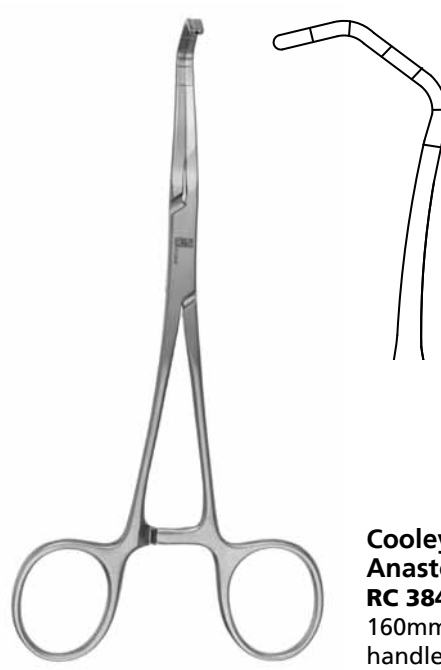

SELMAN COOLEY PEDIATRIC CLAMP

Selman Cooley Pediatric Clamp
RC 6170
 120mm
 handles straight

Selman Cooley Pediatric Clamp
RC 6153
 135mm
 handles straight

Selman Cooley Pediatric Clamp
RC 6152
 140mm
 handles straight

RC 6150
 125mm
 handles straight

RC 6151
 120mm
 handles straight

COOLEY PEDIATRIC VASCULAR CLAMP

Cooley Pediatric Vascular Clamp
RC 6520
140mm
handles straight

COOLEY ANASTOMOSIS CLAMP

Cooley Anastomosis Clamp
RC 3125
165mm
handles curved

Cooley Anastomosis Clamp
RC 3845
160mm
handles curved

COOLEY PEDIATRIC CLAMP

RC 6350

Cooley Pediatric Clamp

A
handles
straight

B
handles
curved

A **RC 6350**
145mm
B **RC 6352**
140mm

A **RC 6353**
140mm