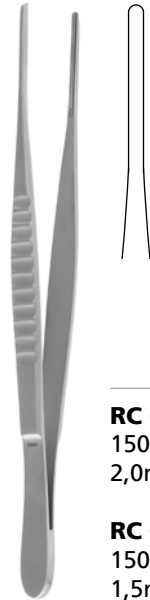

ERIKSSON-STILLE DEBAKEY CAROTID CLAMP

Eriksson-Stille DeBakey Carotid Clamp
RC 2551
175mm, handles curved

GREGORY PROFUNDA CLAMP

Gregory Profunda Clamp
handles straight

1. RC 2494
145mm, small

2. RC 2495
182mm, medium

3. RC 2496
192mm, large

Gregory Profunda Clamp
RC 2497
115mm
mini-profunda pediatric clamp
handles 50° angled

DEBAKEY BAINBRIDGE CLAMP

Haemostatic Clamp
handles straight

RC 2560
157mm

RC 2565
155mm

RC 2567
180mm

LELAND-JONES CLAMP

Leland-Jones Clamp
handles straight

CASTANEDA PEDIATRIC CLAMP

Castaneda Pediatric Clamp

INSTRUMENTATION SUPPLIES

RC 0800
150mm
2,0mm tip width

RC 0801
150mm
1,5mm tip width

RC 0800

DeBakey Standard Forceps Conical

RC 0809
150mm
1,5mm tip width

RC 0830
150mm
1,0mm tip width

RC 0830

DeBakey Standard Forceps Conical

INSTRUMENTATION SUPPLIES

Baby Mixer Clamp
RA 9494
140mm

Ryder Mini TC-Needle Holder
RN 1810
150mm