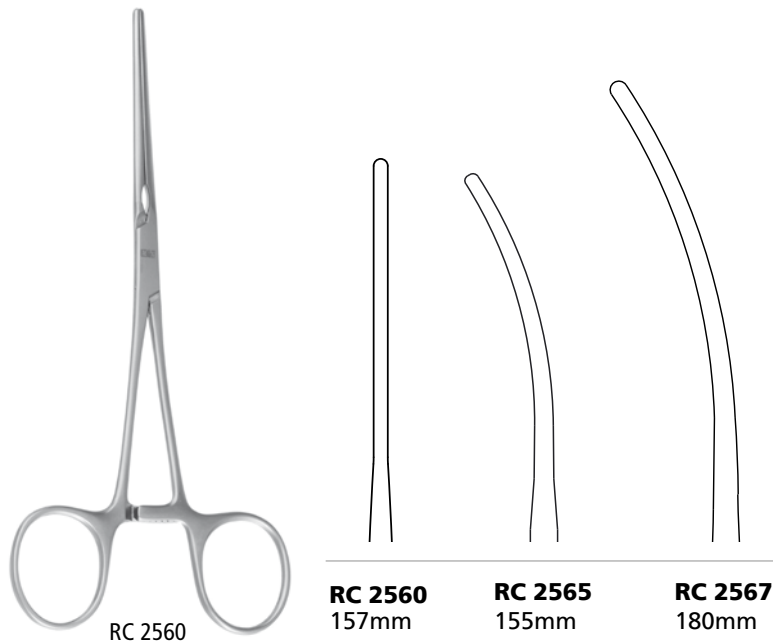

DeBakey Glover Coarctation Clamp

RC 3752
170mm
handles straight

RC 3754
166mm
handles straight

RC 3753
165mm
handles curved

DEBAKEY PERIPHERAL VASCULAR CLAMP

DeBakey Peripheral Vascular Clamp
RC 2550
158mm, handles straight

ERIKSSON-STILLE DEBAKEY CAROTID CLAMP

Eriksson-Stille DeBakey Carotid Clamp
RC 2551
175mm, handles curved

GREGORY PROFUNDA CLAMP

Gregory Profunda Clamp
handles straight

1. RC 2494
145mm, small

2. RC 2495
182mm, medium

3. RC 2496
192mm, large

Gregory Profunda Clamp
RC 2497
115mm
mini-profunda pediatric clamp
handles 50° angled

DEBAKEY BAINBRIDGE CLAMP

Haemostatic Clamp
handles straight

RC 2560
157mm

RC 2565
155mm

RC 2567
180mm

LELAND-JONES CLAMP

Leland-Jones Clamp
handles straight

CASTANEDA PEDIATRIC CLAMP

Castaneda Pediatric Clamp

INSTRUMENTATION SUPPLIES

RC 0800
150mm
2,0mm tip width

RC 0801
150mm
1,5mm tip width

RC 0800