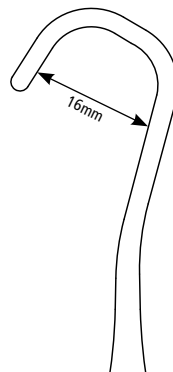

Cooley Martinez Clamp
RC 6610
180mm, right
handles straight

DEBAKEY PEDIATRIC CLAMP

RC 2196

DeBaKey Pediatric Clamp
145mm
handles curved

RC 2196
14mm
8 scale lines

RC 2197
18mm
9 scale lines

RC 2198
23mm
10 scale lines

RC 2199
25mm
9 scale lines

RC 3135

Derra DeBaKey Clamp
handles curved

DeBaKey Mini Beck
RC 3750
165mm
handles straight

Derra DeBaKey
RC 3135
170mm
handles curved

Derra DeBaKey
RC 3136
172mm
handles curved

Derra DeBaKey
RC 3137
172mm
handles curved

DEBAKEY PEDIATRIC CLAMP

RC 2301

A
handles
straight

B
handles
curved

C
handles
angled

DeBakey Pediatric Clamp

A **RC 2300**
148mm
C **RC 2301**
145mm
B **RC 2310**
145mm

B **RC 2311**
142mm

A **RC 2302**
136mm
C **RC 2314**
130mm
B **RC 2320**
150mm

A **RC 2303**
116mm

A **RC 2306**
137mm
C **RC 2312**
109mm
B **RC 2313**
140mm
B **RC 2315**
145mm

A **RC 2309**
147mm
B **RC 2304**
146mm

A **RC 2307**
147mm