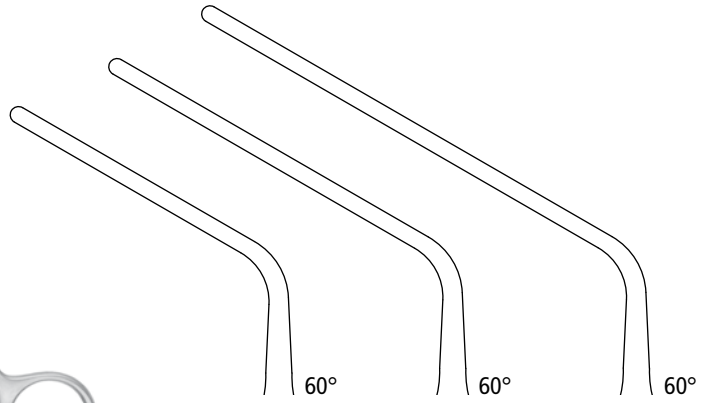

A **RC 6579**
131mm

COOLEY PEDIATRIC CLAMP

Clamps also available in titanium

RC 3800
Cooley Patent ductus Clamp

RC 3800
158mm
handles straight

RC 3801
157mm
handles curved

RC 3802
Cooley Coarctation Clamp

RC 3802
170mm
handles straight

RC 3803
168mm
handles curved

RC 3804
Cooley Coarctation Clamp
172mm, handles straight

RC 3805
Cooley Multipurpose Clamp
handles curved

RC 3805
160mm

RC 3806
150mm

RC 3807
130mm

TITANIUM

COOLEY PEDIATRIC CLAMP

RC 5024

Cooley Pediatric Clamp
handles curved

RC 5023
154 / 40mm

RC 5024
159 / 45mm

RC 5025
166 / 52mm

Cooley Peripheral
RC 5026
173mm
handles curved

Cooley Vascular Clamp
RC 5031
160mm
handles straight

COOLEY SPOON-SHAPED CLAMP