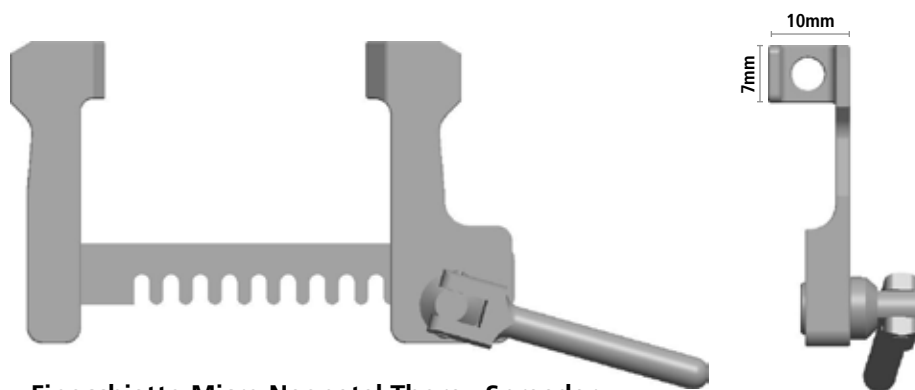

THORAX RETRACTOR

Finocchietto Micro Neonatal Thorax Spreader
RS 3050

overall length	overall height	max. spread	blade depth	blade width
59mm	37mm	32mm	10mm	7mm

Art.	overall length	overall height	arm length from top of rack to top	blade depth	blade width	spread
RS 3001	108mm	70mm	55mm	15mm	15mm	75mm
RS 3002	108mm	75mm	60mm	25mm	25mm	75mm
RS 3004	108mm	70mm	60mm	21mm	21mm	75mm