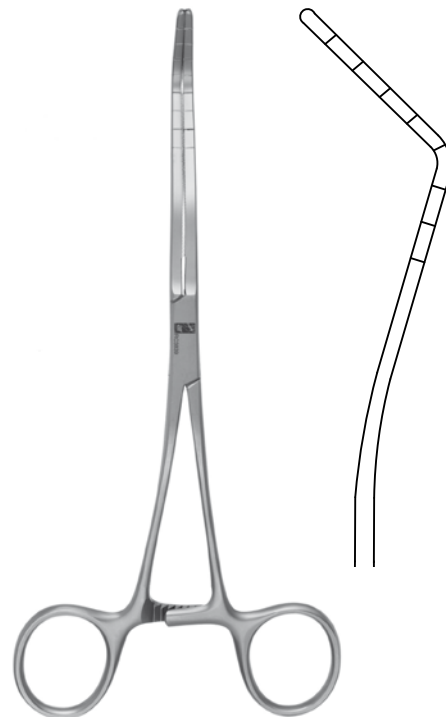

RC 5024

Cooley Pediatric Clamp
handles curved

RC 5023
154 / 40mm

RC 5024
159 / 45mm

RC 5025
166 / 52mm

Cooley Peripheral
RC 5026
173mm
handles curved

Cooley Vascular Clamp
RC 5031
160mm
handles straight

COOLEY SPOON-SHAPED CLAMP

Cooley Spoon-Shaped Clamp
RC 3808
180mm
handles straight

COOLEY DERRA CLAMP

RC 3816

Cooley Derra Clamp
handles curved

RC 3815
165mm

RC 3816
165mm

RC 3817
165mm

COOLEY CLAMP

RC 3831
Cooley Derra Clamp
 handles curved

- 1. RC 3830
165mm
- 2. RC 3831
165mm

RC 3835
Cooley Derra Clamp
 handles curved

- 1. RC 3835
175mm
- 2. RC 3836
177mm

RC 3826
Cooley Anastomosis Ligature Clamp
 handles curved

- 1. RC 3826
164mm
- 2. RC 3827
162mm

Cooley Peripheral Vascular External Carotid Clamp
 RC 3839
 185mm, small

KARTCHNER CAROTID CLAMP

Kartchner Carotid Clamp
RC 6401
165 / 56mm
7 scale lines
handles curved