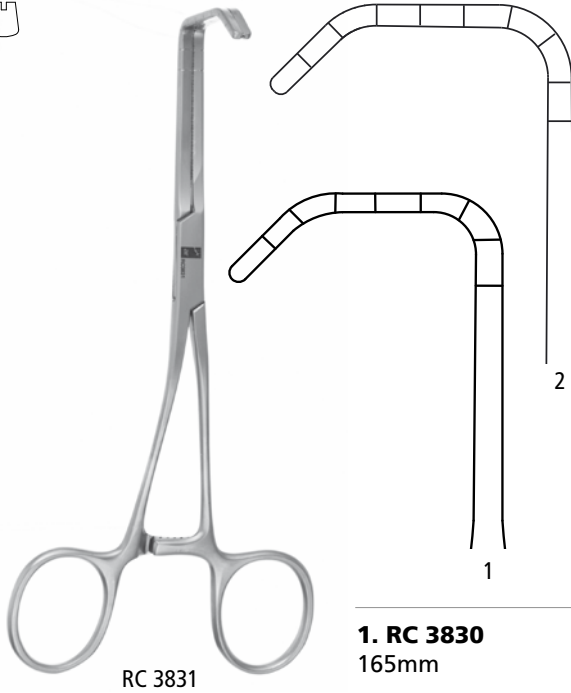

RC 3803
168mm
handles curved

RC 3804
Cooley Coarctation Clamp
172mm, handles straight

RC 3805
Cooley Multipurpose Clamp
handles curved

RC 3805
160mm

RC 3806
150mm

RC 3807
130mm

TITANIUM

COOLEY PEDIATRIC CLAMP

RC 5024

Cooley Pediatric Clamp
handles curved

RC 5023
154 / 40mm

RC 5024
159 / 45mm

RC 5025
166 / 52mm

Cooley Peripheral
RC 5026
173mm
handles curved

Cooley Vascular Clamp
RC 5031
160mm
handles straight

COOLEY SPOON-SHAPED CLAMP

Cooley Spoon-Shaped Clamp
RC 3808
180mm
handles straight

COOLEY DERRA CLAMP

RC 3816

Cooley Derra Clamp
handles curved

RC 3815
165mm

RC 3816
165mm

RC 3817
165mm

COOLEY CLAMP

RC 3831
Cooley Derra Clamp
 handles curved

- 1. RC 3830
165mm
- 2. RC 3831
165mm

RC 3835
Cooley Derra Clamp
 handles curved

- 1. RC 3835
175mm
- 2. RC 3836
177mm

RC 3826
Cooley Anastomosis Ligature Clamp
 handles curved