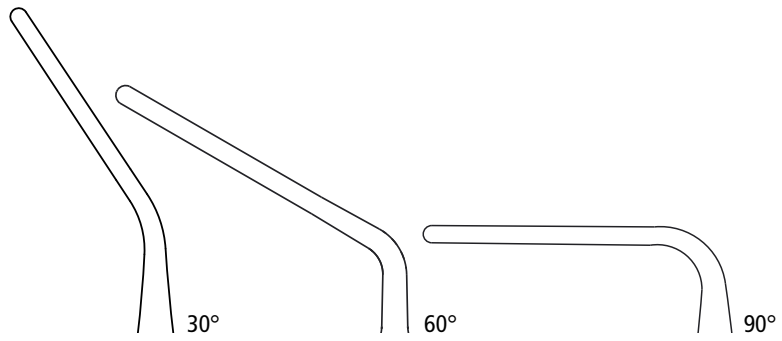

RC 3735
155mm

RC 3737
148mm

RC 3739
131mm