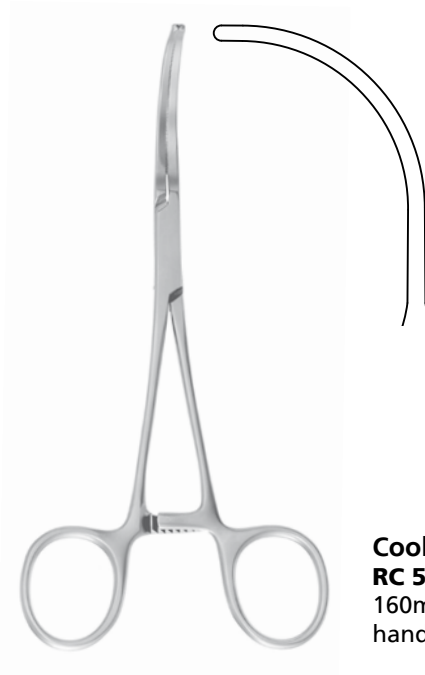

A **RC 6579**
131mm

COOLEY PEDIATRIC CLAMP

Clamps also available in titanium

RC 3800
Cooley Patent ductus Clamp

RC 3800
158mm
handles straight

RC 3801
157mm
handles curved

RC 3802
Cooley Coarctation Clamp

RC 3802
170mm
handles straight

RC 3803
168mm
handles curved

RC 3804
Cooley Coarctation Clamp
172mm, handles straight

RC 3805
Cooley Multipurpose Clamp
handles curved

RC 3805
160mm

RC 3806
150mm

RC 3807
130mm

TITANIUM

COOLEY PEDIATRIC CLAMP

RC 5024

Cooley Pediatric Clamp
handles curved

RC 5023
154 / 40mm

RC 5024
159 / 45mm

RC 5025
166 / 52mm

Cooley Peripheral
RC 5026
173mm
handles curved

Cooley Vascular Clamp
RC 5031
160mm
handles straight

COOLEY SPOON-SHAPED CLAMP

Cooley Spoon-Shaped Clamp
RC 3808
180mm
handles straight

COOLEY DERRA CLAMP

RC 3816

Cooley Derra Clamp
handles curved

RC 3815
165mm

RC 3816
165mm

RC 3817
165mm

COOLEY CLAMP