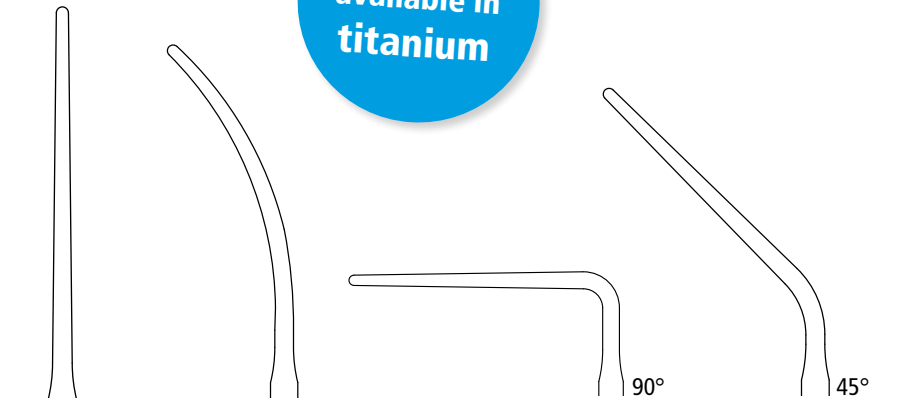

RC 6318
116mm

RC 6319
118mm
RC 6366
101mm

RC 6364
115mm

RC 6367
110mm

RC 6368
106mm

DEBAKEY RING HANDLE BULLDOG, 1,2MM

RC 2195

DeBakey Ring Handle Bulldog Clamp
overall length approx. 105-124mm