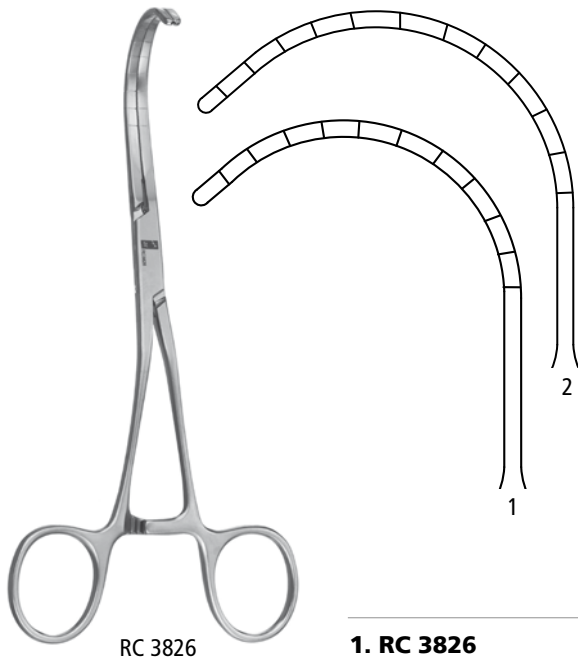

RC 3803
168mm
handles curved

RC 3804
Cooley Coarctation Clamp
172mm, handles straight

RC 3805
Cooley Multipurpose Clamp
handles curved

RC 3805
160mm

RC 3806
150mm

RC 3807
130mm

TITANIUM

COOLEY PEDIATRIC CLAMP

RC 5024

Cooley Pediatric Clamp
handles curved

RC 5023
154 / 40mm

RC 5024
159 / 45mm

RC 5025
166 / 52mm

Cooley Peripheral
RC 5026
173mm
handles curved

Cooley Vascular Clamp
RC 5031
160mm
handles straight

COOLEY SPOON-SHAPED CLAMP

Cooley Spoon-Shaped Clamp
RC 3808
180mm
handles straight

COOLEY DERRA CLAMP

RC 3816

Cooley Derra Clamp
handles curved

RC 3815
165mm

RC 3816
165mm

RC 3817
165mm

COOLEY CLAMP

RC 3831
Cooley Derra Clamp
 handles curved

- 1. RC 3830
165mm
- 2. RC 3831
165mm

RC 3835
Cooley Derra Clamp
 handles curved

- 1. RC 3835
175mm
- 2. RC 3836
177mm

RC 3826
Cooley Anastomosis Ligature Clamp
 handles curved