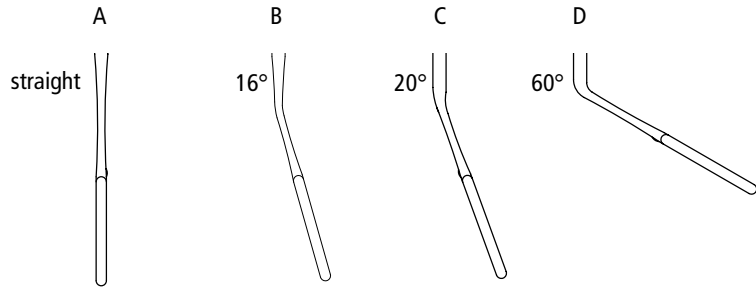

DEBAKEY NEONATAL ULTRALIGHT CLAMP, 1,4MM

DeBakey Ultralight Clamp
jaw tip 1,4mm