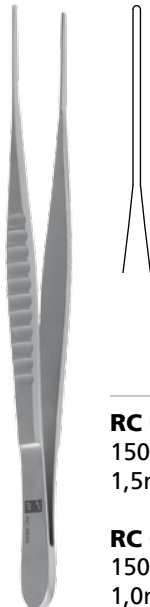

ERIKSSON-STILLE DEBAKEY CAROTID CLAMP

Eriksson-Stille DeBakey Carotid Clamp
RC 2551
175mm, handles curved

GREGORY PROFUNDA CLAMP

Gregory Profunda Clamp
handles straight

1. RC 2494
145mm, small

2. RC 2495
182mm, medium

3. RC 2496
192mm, large

Gregory Profunda Clamp
RC 2497
115mm
mini-profunda pediatric clamp
handles 50° angled

DEBAKEY BAINBRIDGE CLAMP

Haemostatic Clamp
handles straight

RC 2560
157mm

RC 2565
155mm

RC 2567
180mm

LELAND-JONES CLAMP

Leland-Jones Clamp
handles straight

CASTANEDA PEDIATRIC CLAMP

Castaneda Pediatric Clamp

INSTRUMENTATION SUPPLIES

RC 0800
150mm
2,0mm tip width

RC 0801
150mm
1,5mm tip width

RC 0800

DeBakey Standard Forceps Conical

RC 0809
150mm
1,5mm tip width

RC 0830
150mm
1,0mm tip width

RC 0830

DeBakey Standard Forceps Conical

INSTRUMENTATION SUPPLIES

Baby Mixer Clamp
RA 9494
140mm

Ryder Mini TC-Needle Holder
RN 1810
150mm