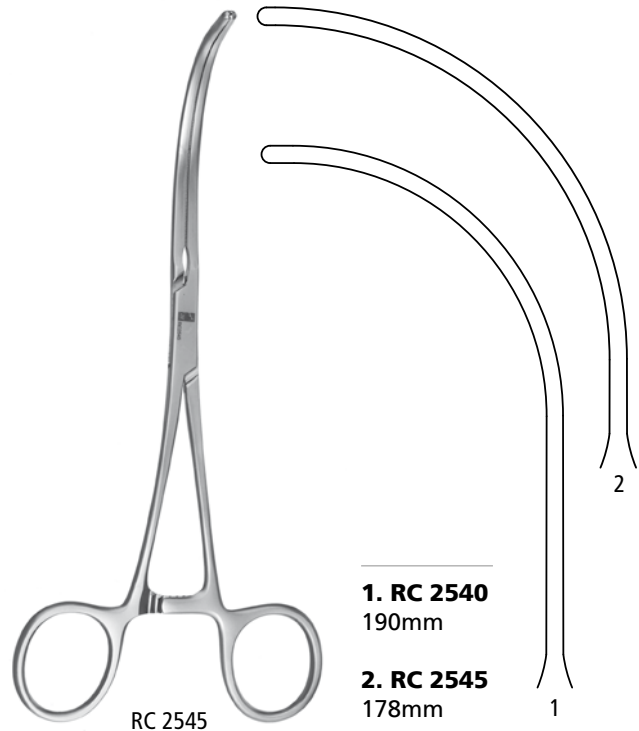

DeBakey Pediatric Clamp

- A **RC 6440**
163mm
- C **RC 6450**
158mm
- A **RC 6441**
154mm

- C **RC 6451**
158mm

- A **RC 6442**
148mm
- C **RC 6454**
145mm

- A **RC 6443**
130mm

- B **RC 6445**
155mm
- B **RC 6455**
162mm
- B **RC 6453**
155mm
- C **RC 6452**
125mm

- A **RC 6447**
164mm

- B **RC 6444**
165mm

- A **RC 6448**
160mm

- A **RC 6446**
158mm

DEBAKEY PEDIATRIC CLAMP

Model also available in titanium

DeBakey Pediatric Clamp RC 2535
170 / 53mm
handles curved

1. RC 2540
190mm
2. RC 2545
178mm

DeBakey Pediatric Clamp RC 2545
s-form peripheral vascular clamp
handles curved

Dale Clamp RC 2542
handles curved

RC 2541
173mm

RC 2542
178mm

RC 2543
178mm

TITANIUM

DEBAKEY VASCULAR CLAMP

RC 3739

DeBakey Vascular Clamp
handles curved

RC 3735
155mm

RC 3737
148mm

RC 3739
131mm

RC 3731
156mm

RC 3732
158mm

DEBAKEY GLOVER COARCTATION CLAMP

RC 3754