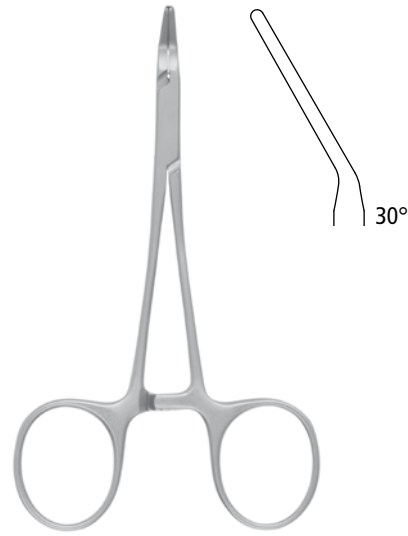

RS 3167 SET			
Art.	blade depth	blade width	type / RIL
RS 3167	15mm	10mm	right
RS 3168	15mm	10mm	left

TITANIUM

THORAX RETRACTOR

overall length	overall height	arm length from top of rack to top	blade depth	blade width	spread
109mm	70mm	56mm	40mm	12mm	65mm

Art.	overall length	overall height	arm length from top of rack to top	blade depth	blade width	spread
RS 3090	81mm	70mm	56mm	15mm	12mm	46mm
RS 3091	109mm	70mm	56mm	15mm	12mm	65mm
RS 3075	127mm	82mm	66mm	20mm	15mm	90mm

SELMAN COOLEY PEDIATRIC CLAMP

Selman Cooley Pediatric Clamp
RC 6170
 120mm
 handles straight

Selman Cooley Pediatric Clamp
RC 6153
 135mm
 handles straight

Selman Cooley Pediatric Clamp
RC 6152
 140mm
 handles straight