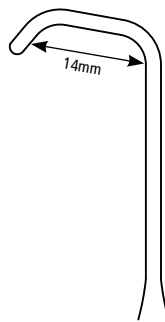

- 1. RC 3826
164mm
- 2. RC 3827
162mm

Cooley Peripheral Vascular External Carotid Clamp
 RC 3839
 185mm, small

KARTCHNER CAROTID CLAMP

Kartchner Carotid Clamp
RC 6401
165 / 56mm
7 scale lines
handles curved

DEBAKEY CLAMP

DeBakey Clamp
RC 6457
145mm
handles angled

COOLEY KITZMILLER PEDIATRIC CLAMP

Cooley Kitzmiller Pediatric Clamp
131mm
handles curved

COOLEY MARTINEZ CLAMP

Cooley Martinez Clamp
RC 6612
180mm, left
handles straight

Cooley Martinez Clamp
RC 6610
180mm, right
handles straight

DEBAKEY PEDIATRIC CLAMP

RC 2196

DeBaKey Pediatric Clamp
145mm
handles curved

RC 2196
14mm
8 scale lines

RC 2197
18mm
9 scale lines

RC 2198
23mm
10 scale lines