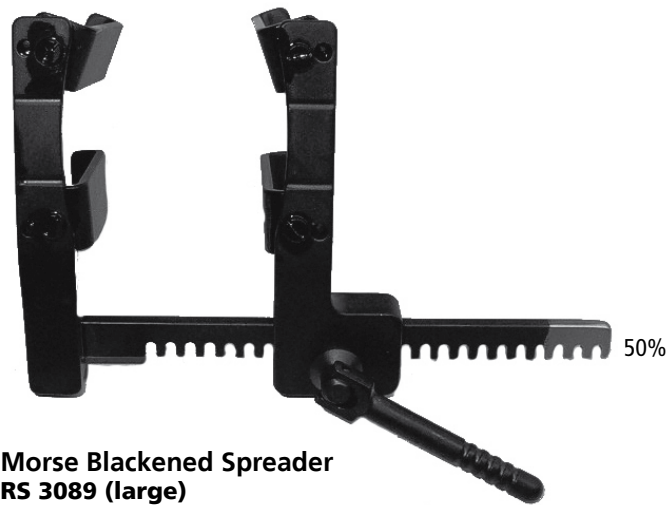

THORAX RETRACTOR

overall length	overall height	arm length from top of rack to top	blade depth	blade width	spread
109mm	70mm	56mm	40mm	12mm	65mm