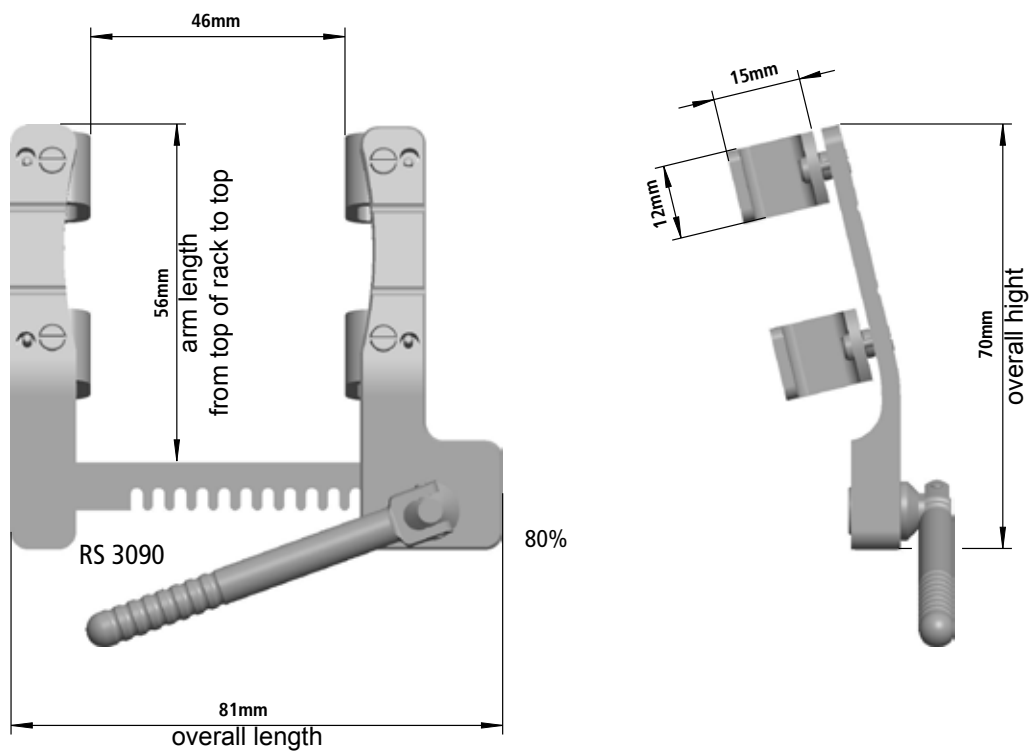

RS 3167 SET			
Art.	blade depth	blade width	type / RIL
RS 3167	15mm	10mm	right
RS 3168	15mm	10mm	left

TITANIUM

THORAX RETRACTOR

overall length	overall height	arm length from top of rack to top	blade depth	blade width	spread
109mm	70mm	56mm	40mm	12mm	65mm

Art.	overall length	overall height	arm length from top of rack to top	blade depth	blade width	spread
RS 3090	81mm	70mm	56mm	15mm	12mm	46mm
RS 3091	109mm	70mm	56mm	15mm	12mm	65mm
RS 3075	127mm	82mm	66mm	20mm	15mm	90mm