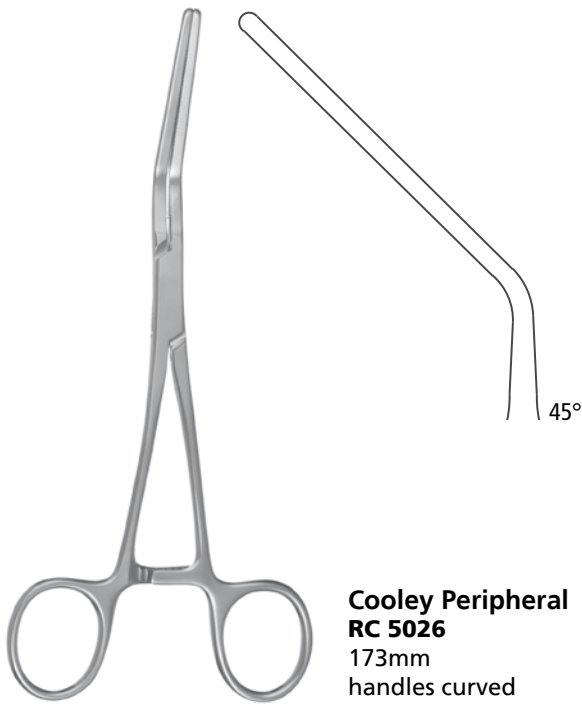

A **RC 6579**
131mm

COOLEY PEDIATRIC CLAMP

Clamps also available in titanium

RC 3800
Cooley Patent ductus Clamp

RC 3800
158mm
handles straight

RC 3801
157mm
handles curved

RC 3802
Cooley Coarctation Clamp

RC 3802
170mm
handles straight

RC 3803
168mm
handles curved

RC 3804
Cooley Coarctation Clamp
172mm, handles straight

RC 3805
Cooley Multipurpose Clamp
handles curved

RC 3805
160mm

RC 3806
150mm

RC 3807
130mm

TITANIUM

COOLEY PEDIATRIC CLAMP

RC 5024

Cooley Pediatric Clamp
handles curved

RC 5023
154 / 40mm

RC 5024
159 / 45mm

RC 5025
166 / 52mm

Cooley Peripheral
RC 5026
173mm
handles curved

Cooley Vascular Clamp
RC 5031
160mm
handles straight

COOLEY SPOON-SHAPED CLAMP

Cooley Spoon-Shaped Clamp
RC 3808
180mm
handles straight

COOLEY DERRA CLAMP

RC 3816

Cooley Derra Clamp
handles curved

RC 3815
165mm

RC 3816
165mm

RC 3817
165mm

COOLEY CLAMP