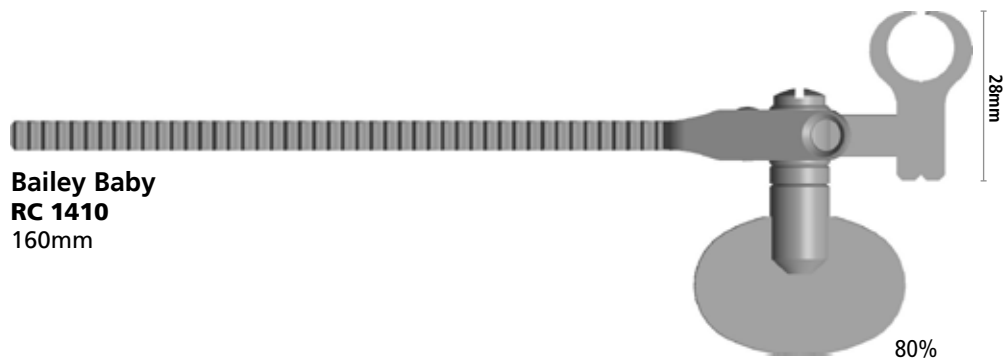

CONTRACTOR BAILEY BABY