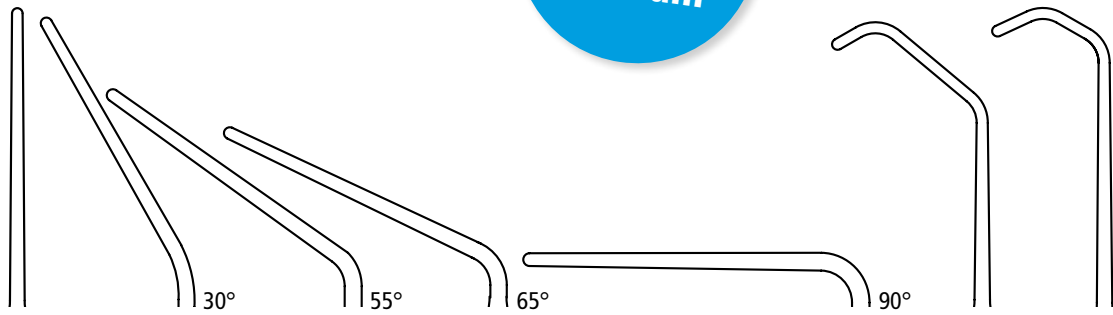

Clamps also available in titanium

A	RC 2420	RC 2421	RC 2422	RC 2423	RC 2424	RC 2425	RC 2426
B	RC 2400	RC 2401	RC 2402	RC 2403	RC 2404	RC 2405	RC 2406
C	RC 2440	RC 2441	RC 2442	RC 2443	RC 2444	RC 2445	RC 2446
D	RC 2460	RC 2461	RC 2462	RC 2463	RC 2464	RC 2465	RC 2466