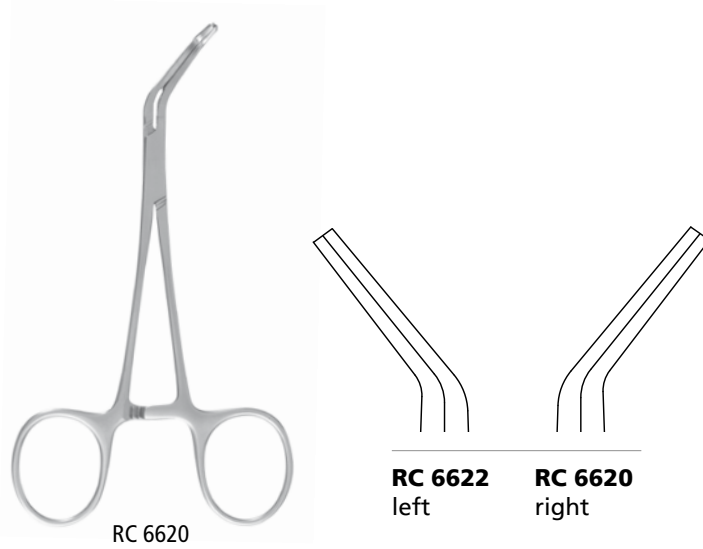

Cooley Spoon-Shaped Clamp
RC 3808
180mm
handles straight

COOLEY DERRA CLAMP

RC 3816

Cooley Derra Clamp
handles curved

RC 3815
165mm

RC 3816
165mm

RC 3817
165mm

COOLEY CLAMP

RC 3831
Cooley Derra Clamp
 handles curved

- 1. RC 3830
165mm
- 2. RC 3831
165mm

RC 3835
Cooley Derra Clamp
 handles curved

- 1. RC 3835
175mm
- 2. RC 3836
177mm

RC 3826
Cooley Anastomosis Ligature Clamp
 handles curved

- 1. RC 3826
164mm
- 2. RC 3827
162mm

Cooley Peripheral Vascular External Carotid Clamp
 RC 3839
 185mm, small

KARTCHNER CAROTID CLAMP

Kartchner Carotid Clamp
RC 6401
165 / 56mm
7 scale lines
handles curved

DEBAKEY CLAMP

DeBakey Clamp
RC 6457
145mm
handles angled

COOLEY KITZMILLER PEDIATRIC CLAMP

Cooley Kitzmiller Pediatric Clamp
131mm
handles curved

COOLEY MARTINEZ CLAMP

Cooley Martinez Clamp
RC 6612
180mm, left
handles straight