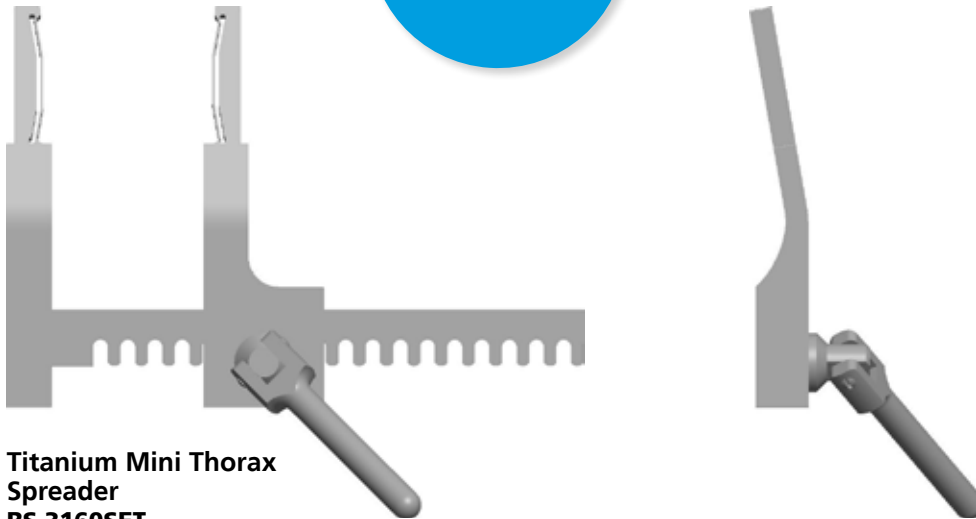

THORAX RETRACTOR

Retractor only available in titanium

Titanium Mini Thorax Spreader
RS 3160SET
consisting of:
RS 3160 - spreader frame
full blade:
RS 3165 - right
RS 3166 - left

RS 3160	overall length 76,5mm	overall height 53mm	spread 39mm

fenestrated blade:
RS 3167 - right
RS 3168 - left