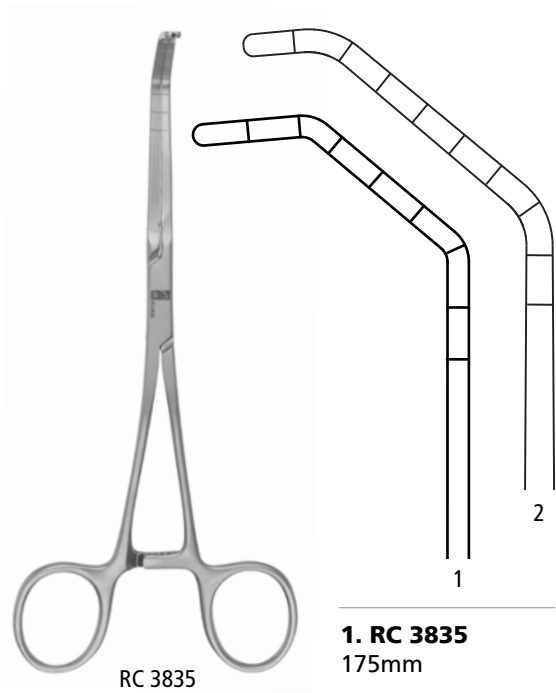

RC 5024

Cooley Pediatric Clamp
handles curved

RC 5023
154 / 40mm

RC 5024
159 / 45mm

RC 5025
166 / 52mm

Cooley Peripheral
RC 5026
173mm
handles curved

Cooley Vascular Clamp
RC 5031
160mm
handles straight

COOLEY SPOON-SHAPED CLAMP

Cooley Spoon-Shaped Clamp
RC 3808
180mm
handles straight

COOLEY DERRA CLAMP

RC 3816

Cooley Derra Clamp
handles curved

RC 3815
165mm

RC 3816
165mm

RC 3817
165mm

COOLEY CLAMP

RC 3831
Cooley Derra Clamp
 handles curved

- 1. RC 3830
165mm
- 2. RC 3831
165mm

RC 3835
Cooley Derra Clamp
 handles curved

- 1. RC 3835
175mm
- 2. RC 3836
177mm

RC 3826
Cooley Anastomosis Ligature Clamp
 handles curved

- 1. RC 3826
164mm
- 2. RC 3827
162mm

Cooley Peripheral Vascular External Carotid Clamp
 RC 3839
 185mm, small

KARTCHNER CAROTID CLAMP

Kartchner Carotid Clamp
RC 6401
165 / 56mm
7 scale lines
handles curved