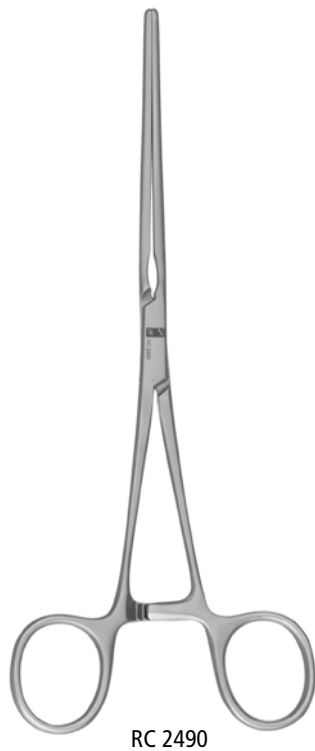

DeBakey Glover Coarctation Clamp

RC 3752
170mm
handles straight

RC 3754
166mm
handles straight

RC 3753
165mm
handles curved

DEBAKEY PERIPHERAL VASCULAR CLAMP

DeBakey Peripheral Vascular Clamp
RC 2550
158mm, handles straight

ERIKSSON-STILLE DEBAKEY CAROTID CLAMP

Eriksson-Stille DeBakey Carotid Clamp
RC 2551
175mm, handles curved

GREGORY PROFUNDA CLAMP

Gregory Profunda Clamp
handles straight

1. RC 2494
145mm, small

2. RC 2495
182mm, medium

3. RC 2496
192mm, large

Gregory Profunda Clamp
RC 2497
115mm
mini-profunda pediatric clamp
handles 50° angled

DEBAKEY BAINBRIDGE CLAMP

Haemostatic Clamp
handles straight

RC 2560
157mm

RC 2565
155mm

RC 2567
180mm

LELAND-JONES CLAMP

Leland-Jones Clamp
handles straight

CASTANEDA PEDIATRIC CLAMP

Castaneda Pediatric Clamp

INSTRUMENTATION SUPPLIES

RC 0800
150mm
2,0mm tip width

RC 0801
150mm
1,5mm tip width

RC 0800