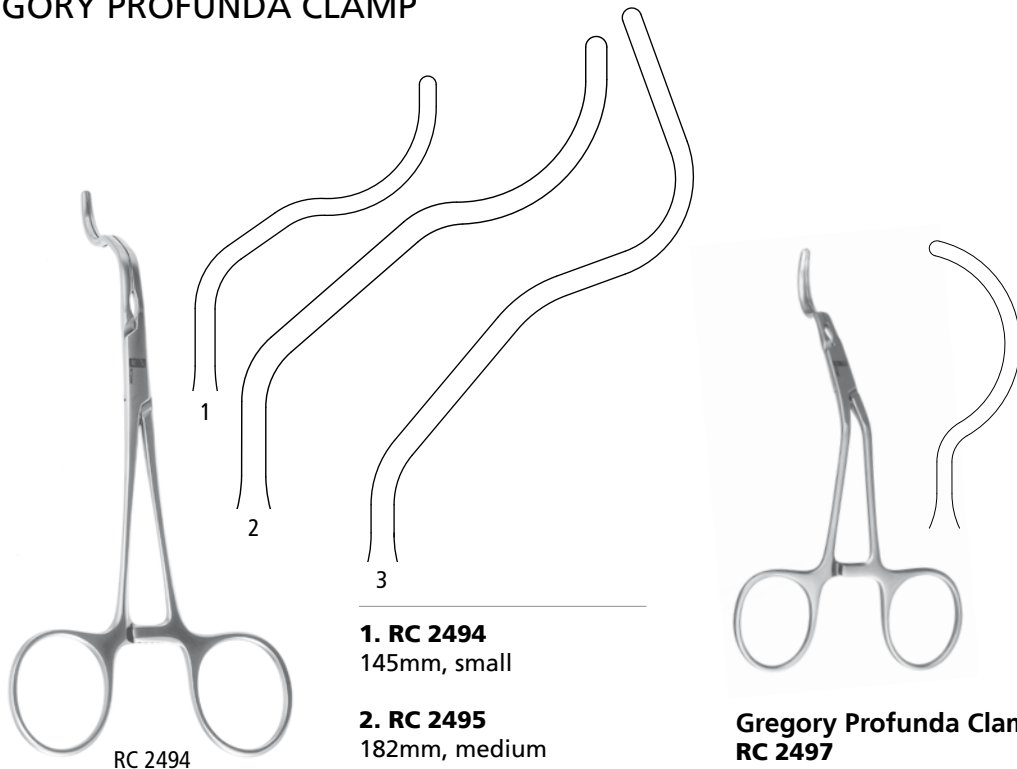

DeBakey Pediatric Clamp RC 2545
s-form peripheral vascular clamp
handles curved

Dale Clamp RC 2542
handles curved

RC 2541
173mm

RC 2542
178mm

RC 2543
178mm

TITANIUM

DEBAKEY VASCULAR CLAMP

RC 3739

DeBakey Vascular Clamp
handles curved

RC 3735
155mm

RC 3737
148mm

RC 3739
131mm

RC 3731
156mm

RC 3732
158mm

DEBAKEY GLOVER COARCTATION CLAMP

RC 3754

DeBakey Glover Coarctation Clamp

RC 3752
170mm
handles straight

RC 3754
166mm
handles straight

RC 3753
165mm
handles curved

DEBAKEY PERIPHERAL VASCULAR CLAMP

DeBakey Peripheral Vascular Clamp
RC 2550
158mm, handles straight

ERIKSSON-STILLE DEBAKEY CAROTID CLAMP

Eriksson-Stille DeBakey Carotid Clamp
RC 2551
175mm, handles curved

GREGORY PROFUNDA CLAMP

Gregory Profunda Clamp
handles straight

1. RC 2494
145mm, small

2. RC 2495
182mm, medium