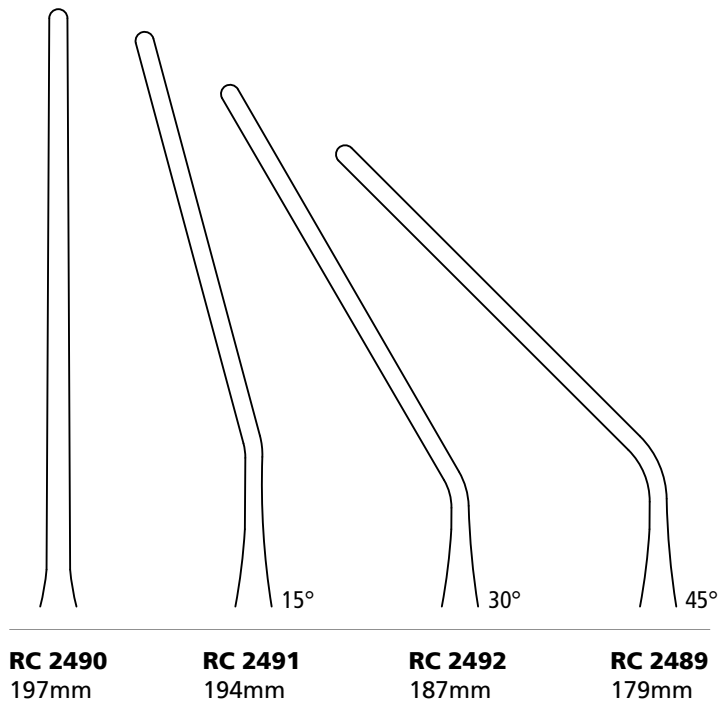

DeBakey Glover Coarctation Clamp

RC 3752
170mm
handles straight

RC 3754
166mm
handles straight

RC 3753
165mm
handles curved

DEBAKEY PERIPHERAL VASCULAR CLAMP

DeBakey Peripheral Vascular Clamp
RC 2550
158mm, handles straight

ERIKSSON-STILLE DEBAKEY CAROTID CLAMP

Eriksson-Stille DeBakey Carotid Clamp
RC 2551
175mm, handles curved

GREGORY PROFUNDA CLAMP

Gregory Profunda Clamp
handles straight

1. RC 2494
145mm, small

2. RC 2495
182mm, medium

3. RC 2496
192mm, large

Gregory Profunda Clamp
RC 2497
115mm
mini-profunda pediatric clamp
handles 50° angled

DEBAKEY BAINBRIDGE CLAMP

Haemostatic Clamp
handles straight

RC 2560
157mm

RC 2565
155mm

RC 2567
180mm

LELAND-JONES CLAMP

Leland-Jones Clamp
handles straight

CASTANEDA PEDIATRIC CLAMP

Castaneda Pediatric Clamp

INSTRUMENTATION SUPPLIES

RC 0800
150mm
2,0mm tip width

RC 0801
150mm
1,5mm tip width

RC 0800