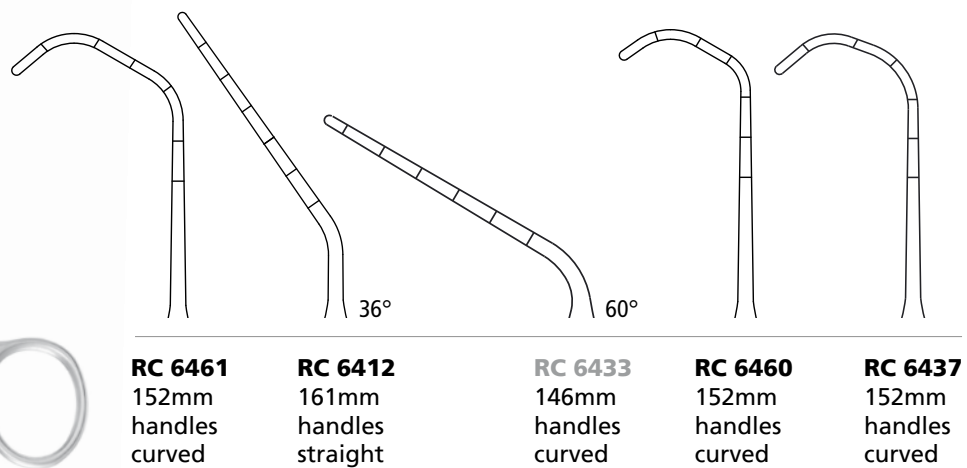

DeBakey Glover Coarctation Clamp

RC 3752
170mm
handles straight

RC 3754
166mm
handles straight

RC 3753
165mm
handles curved

DEBAKEY PERIPHERAL VASCULAR CLAMP

DeBakey Peripheral Vascular Clamp
RC 2550
158mm, handles straight

3. RC 2496
192mm, large

Gregory Profunda Clamp
RC 2497
115mm
mini-profunda pediatric clamp
handles 50° angled

DEBAKEY BAINBRIDGE CLAMP

Haemostatic Clamp
handles straight

RC 2560
157mm

RC 2565
155mm

RC 2567
180mm

LELAND-JONES CLAMP

Leland-Jones Clamp
handles straight

CASTANEDA PEDIATRIC CLAMP

Castaneda Pediatric Clamp

INSTRUMENTATION SUPPLIES

RC 0800
150mm
2,0mm tip width

RC 0801
150mm
1,5mm tip width

RC 0800

DeBakey Standard Forceps Conical

RC 0809
150mm
1,5mm tip width

RC 0830
150mm
1,0mm tip width

RC 0830

DeBakey Standard Forceps Conical

INSTRUMENTATION SUPPLIES

Baby Mixer Clamp
RA 9494
140mm

Ryder Mini TC-Needle Holder
RN 1810
150mm